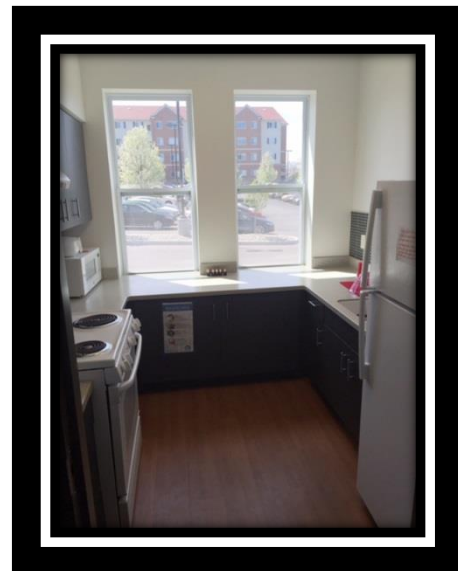

St. Catherine Hall

Office of Residence life
Siena Heights University

St. Catherine Residence Hall was named for our patron saint, St. Catherine of Siena. St. Catherine opened in the Fall of 2015. It is a small residential community with 44 residents and a Senior Resident Assistant.

All rooms are suite-style (double rooms sharing a bathroom) and have air conditioning! Each double room measures approximately 15' x 13'.

Our first floor features a community lounge and kitchenette...

Along with a study room and laundry room: